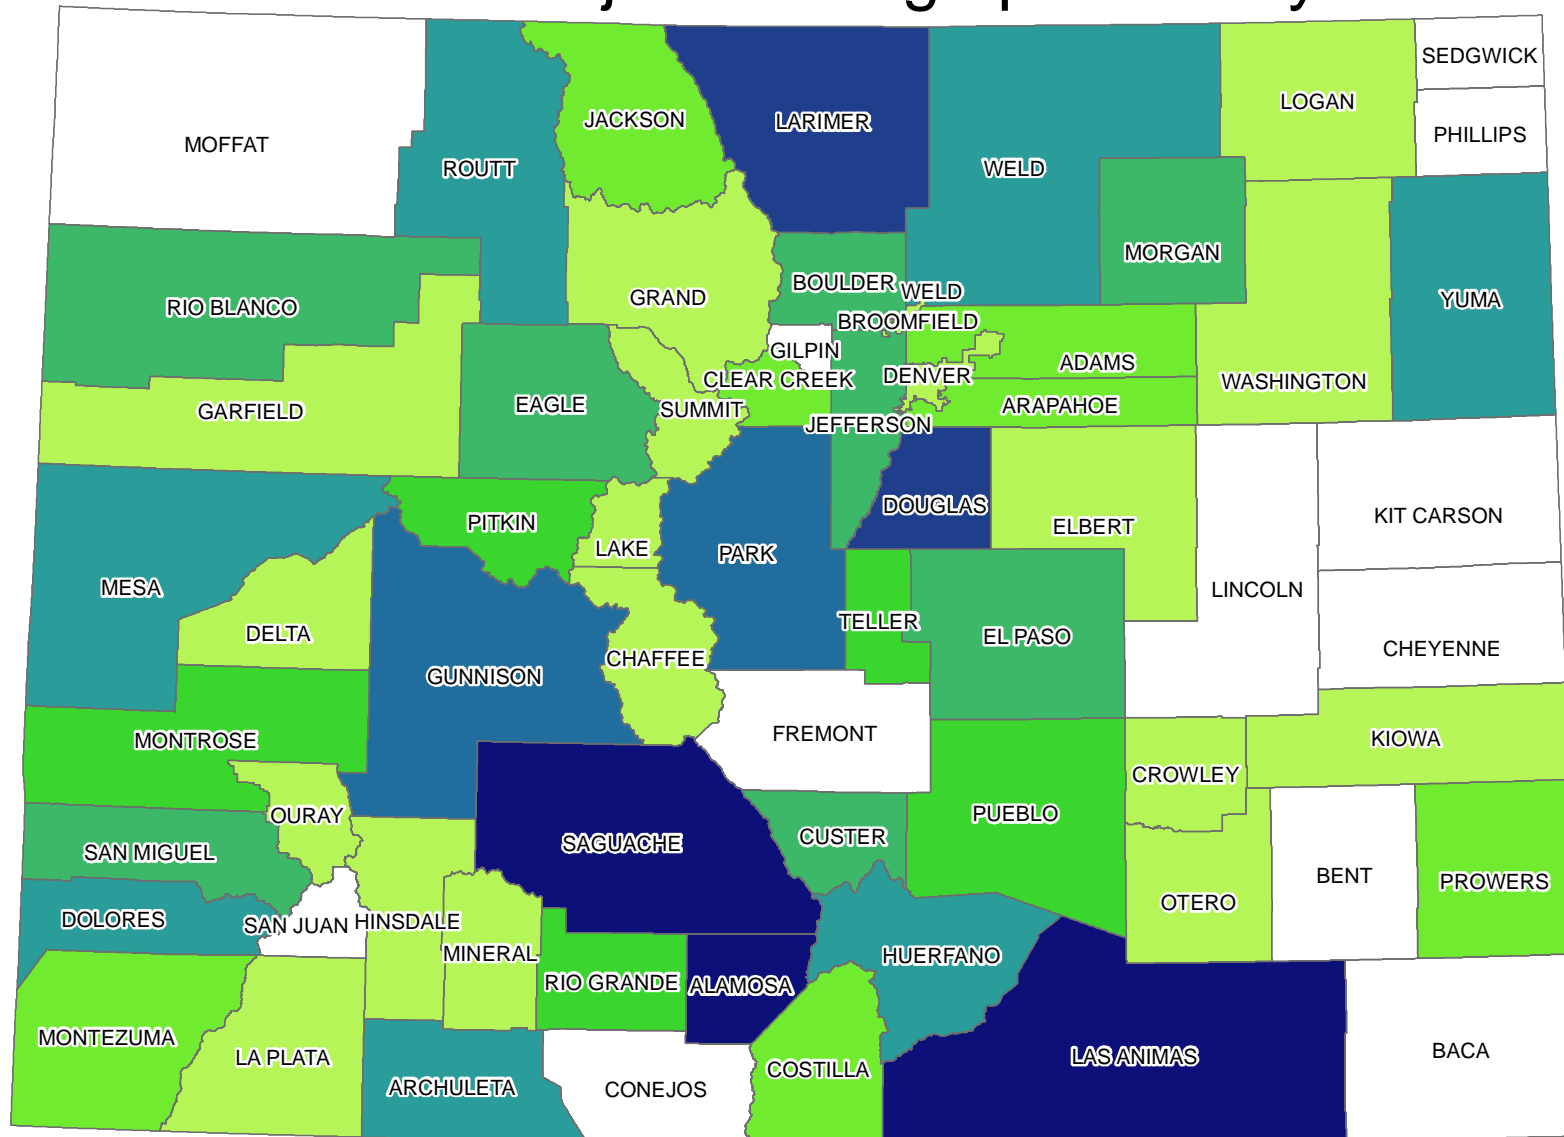

GOCO Project acreage per county

Legend GOCO Project Acres

0 12.5 25 50 75 100 Miles

COMaP v6 data prepared by Grant Wilcox and Dr. David Theobald at the:

Colorado State University and Janis Whisman, Southpaw Consulting
Map Date: 3/4/2007