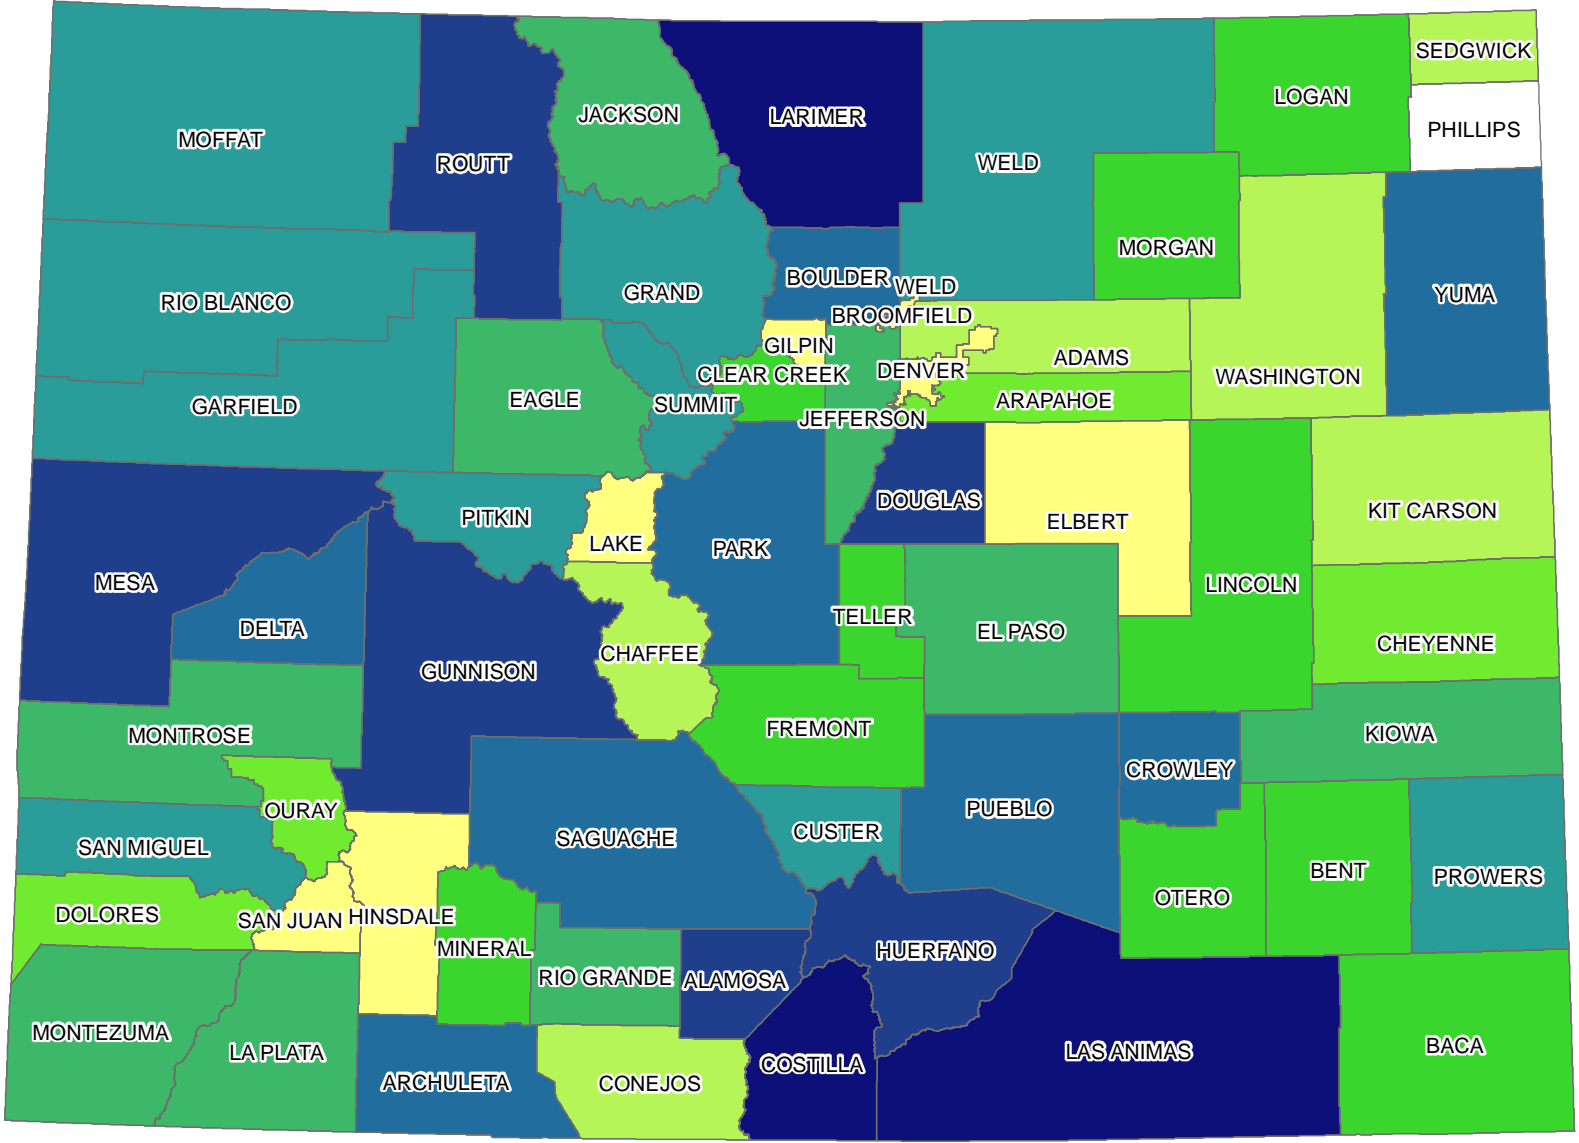

Conservation Easement Acres per County

Legend

Conservation Easement Acres per County *

0.1 - 1000	4000.1 - 8000	24000.1 - 40000
1000.1 - 2000	8000.1 - 12000	40000.1 - 64000
2000.1 - 4000	12000.1 - 24000	64000.1 - 156,000

*Includes easements on both public and private land

COMaP v6 data prepared by Grant Wilcox and Dr. David Theobald at the:

Colorado State University and Janis Whisman, Southpaw Consulting
Map Date: 3/4/2007