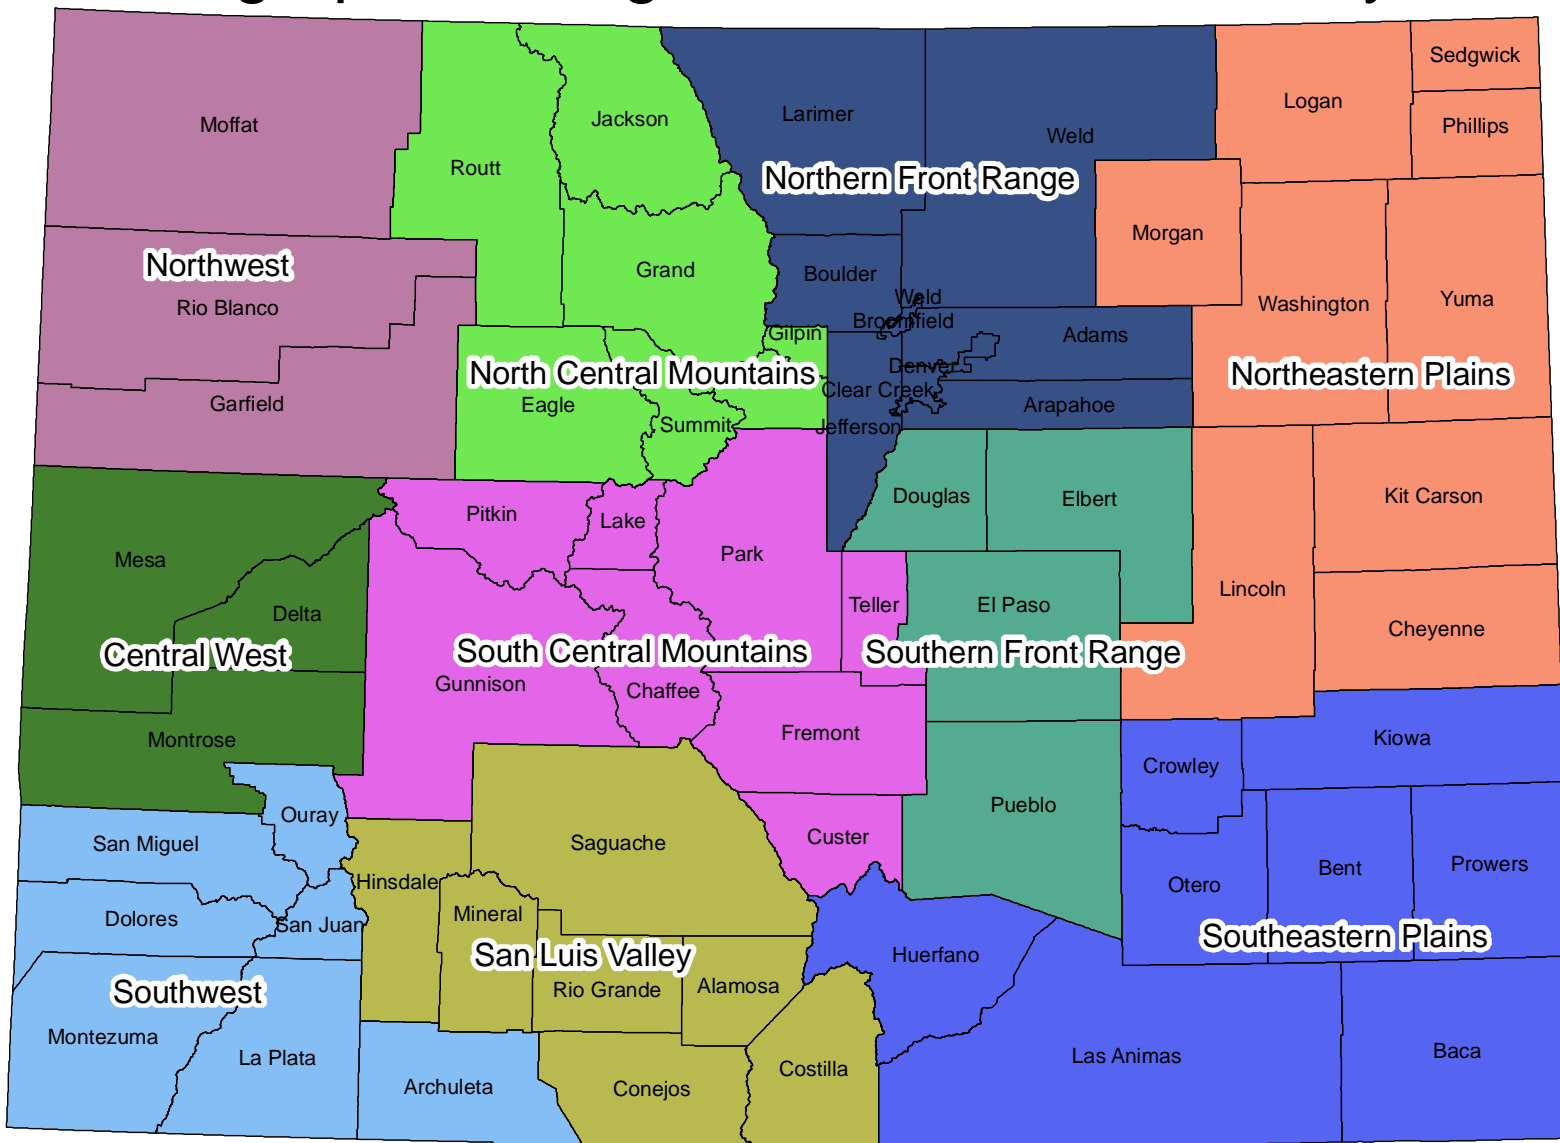

Geographical Regions for Additional Analysis

Legend

Region	
	Central West
	North Central Mountains
	Northeastern Plains
	Northern Front Range
	Northwest
	San Luis Valley
	South Central Mountains
	Southeastern Plains
	Southern Front Range
	Southwest

0 10 20 40 60 80 Miles

COMaP v6 data prepared by Grant Wilcox and Dr. David Theobald at the:

Colorado State University and Janis Whisman, Southpaw Consulting
Map Date: 3/4/2007