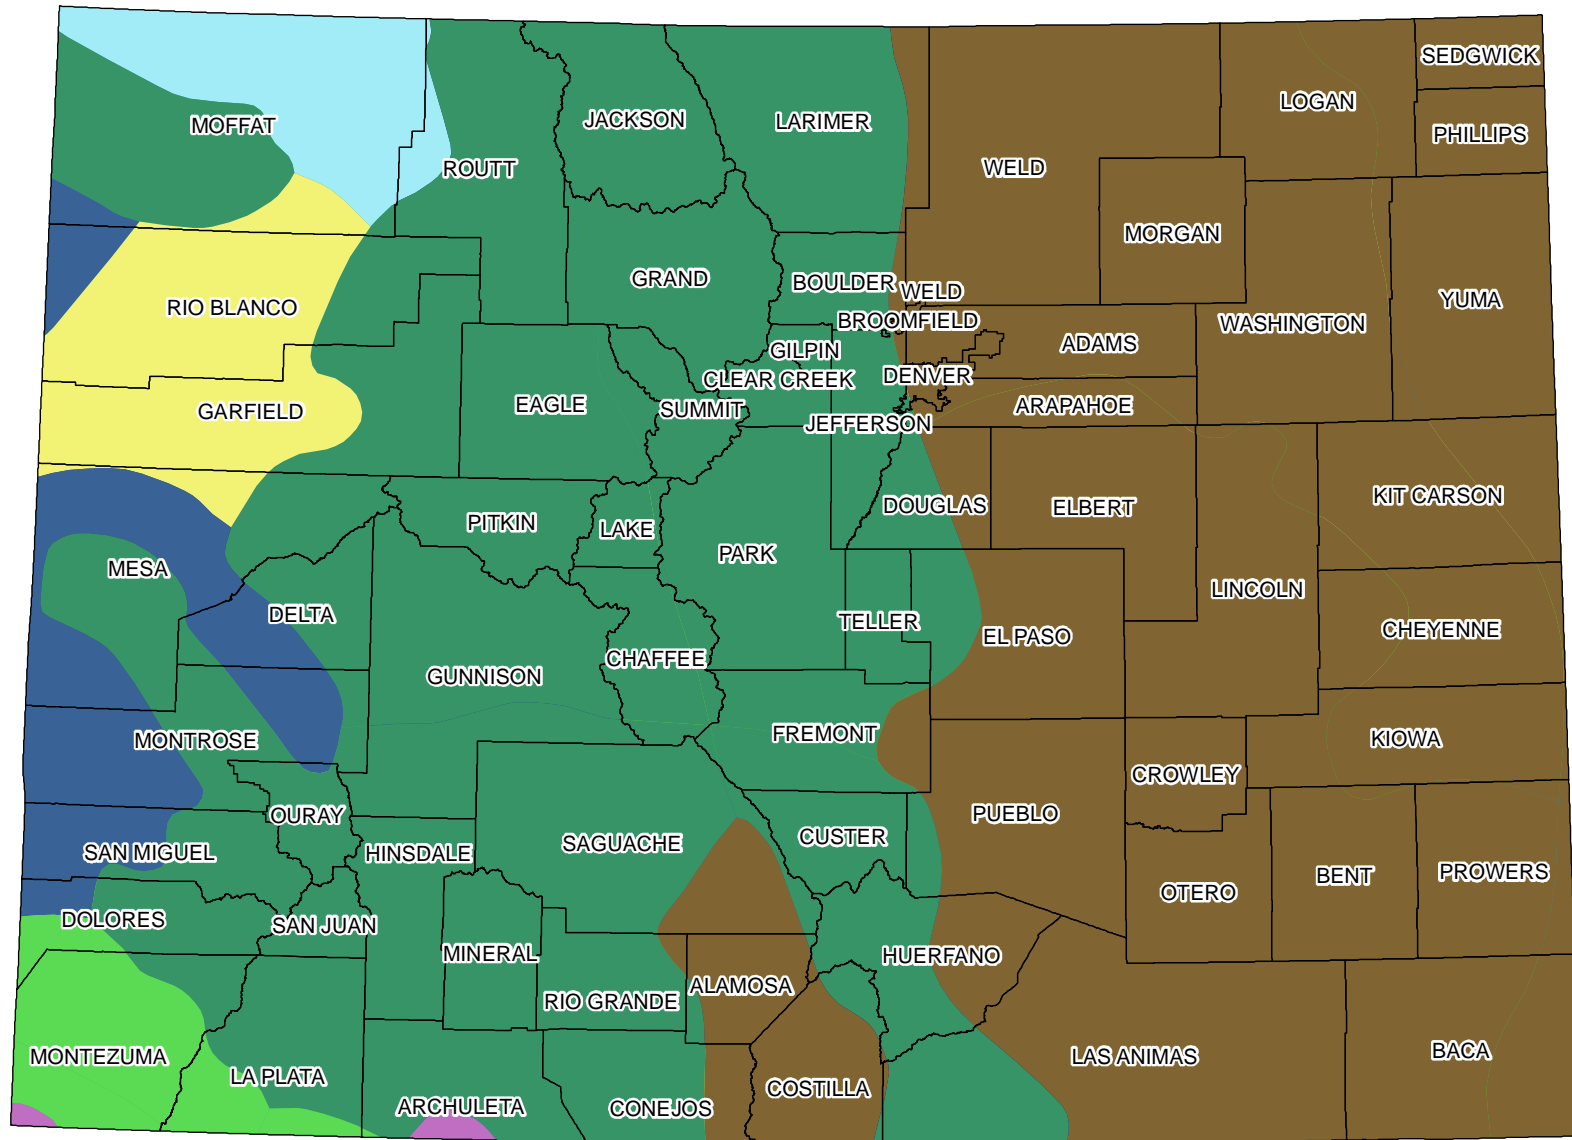

Colorado Ecoregions at the Province Level

PROVINCE

- Arizona-New Mexico Mountains Semi-Desert-Open Woodland-Coniferous Forest-Alpine Meadow Province
- Colorado Plateau Semi-Desert Province
- Great Plains-Palouse Dry Steppe Province
- Intermountain Semi-Desert Province
- Intermountain Semi-Desert and Desert Province
- Nevada-Utah Mountains-Semi-Desert-Coniferous Forest-Alpine Meadow Province
- Southern Rocky Mountain Steppe-Open Woodland-Coniferous Forest-Alpine Meadow Province

COMaP v6 data prepared by Grant Wilcox and Dr. David Theobald at the:

Colorado State University and Janis Whisman, Southpaw Consulting
Map Date: 3/4/2007