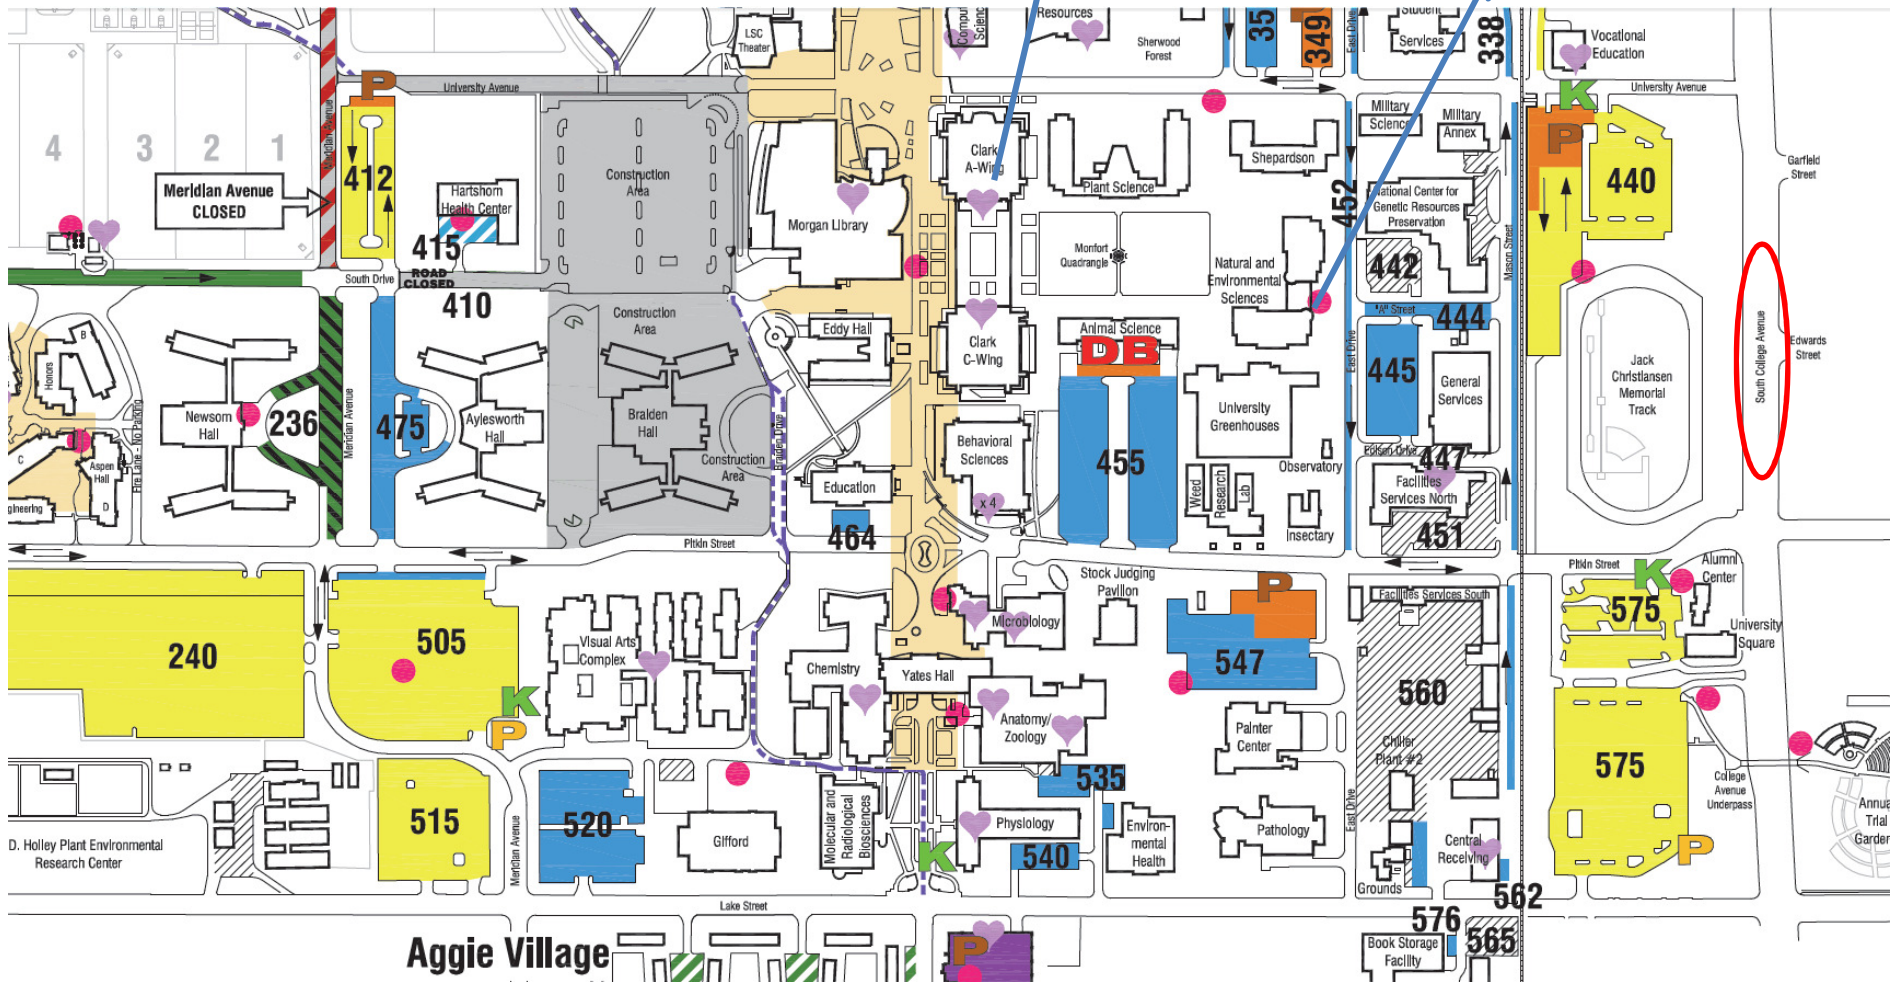

Clark building, A-wing

Natural and Environmental Science Building

Free parking in Z-lots (yellow areas)